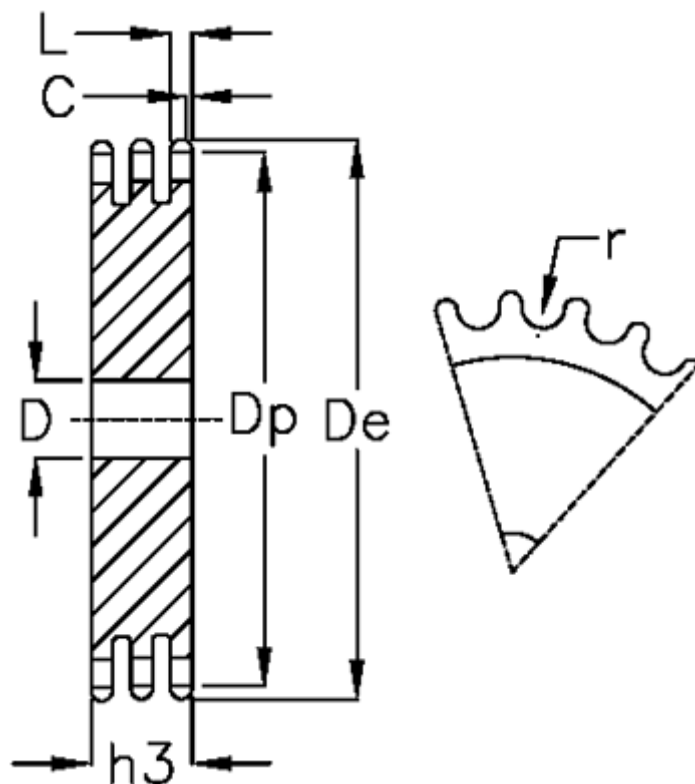

Article number: 616023009014

Description: Plate wheel 20 B-3 Z=14 triplex

## Measures

C	= 4
D	= 20
De	= 157.8
Dp	= 142.68
For chain size	= 1 1/4 x 3/4
For chain type	= 20 B-3
h3	= 91
L	= 18.2

Number of teeth	= 14
r	= 19.05